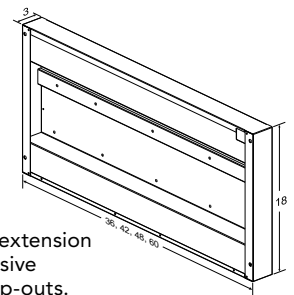

Broan Elite Pro Outdoor EPD61

Shown with optional 16" extended flue cover and 3" wall extension.

1100 CFM Internal Blower tested to assure operation in corrosive environments.

STAINLESS

- 36" EPD6136SS
- 42" EPD6142SS
- 48" EPD6148SS
- 60" EPD6160SS

Optional 3" wall extension eliminates expensive custom wall bump-outs.

Optional flue covers in standard and extended depths.

Designed of brushed, corrosion-resistant stainless steel to ensure long life in outdoor patios or lanais, this hood will remain a beautiful addition to your outdoor kitchen for many years to come. The extra deep 27" design can be extended to 30" with the optional wall extension, allowing even greater cooktop coverage for better capture of smoke and cooking odors. All of these attributes are what makes the Pro Outdoor EPD61 the BEST-IN-CLASS for capture and performance.

- Professional outdoor design.
- Deep 27" depth to handle heat and size of outdoor grills (optional 3" wall extension).
- Optional flue covers designed for 8' to 11.5' ceilings.
- Brushed corrosion resistant stainless steel.
- Four widths: 36", 42", 48" and 60".
- Powerful 1100 CFM internal blower.
- Bright halogen lighting (bulbs not included); two in 36" and 42", three in 48" and 60".
- Three-speed rotary control designed to resist the effects of heat and moisture.
- Stainless steel baffle filters.
- Heat Sentry™ detects excessive heat and adjusts blower speed automatically.
- HVI certified performance.