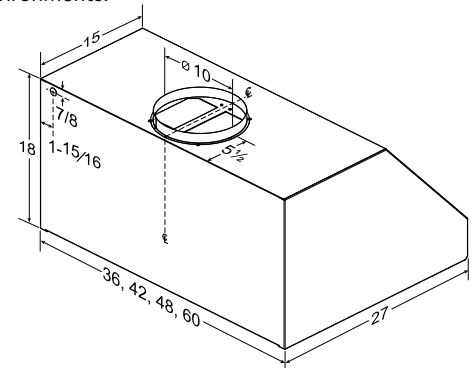

Broan Elite Pro Outdoor EPD61

Shown with optional 16" extended flue cover and 3" wall extension.

1100 CFM Internal Blower tested to assure operation in corrosive environments.

STAINLESS

- 36" EPD6136SS
- 42" EPD6142SS
- 48" EPD6148SS
- 60" EPD6160SS

RANGE HOOD SPECIFICATIONS

Width	Stainless Steel	Blower	Volts	Amps	Cfm	Sones	Duct
36"	EPD6136SS	Internal	120	9.0 Max	1100	12.0	10" RD
42"	EPD6142SS						
48"	EPD6148SS						
60"	EPD6160SS						

OPTIONS & ACCESSORIES