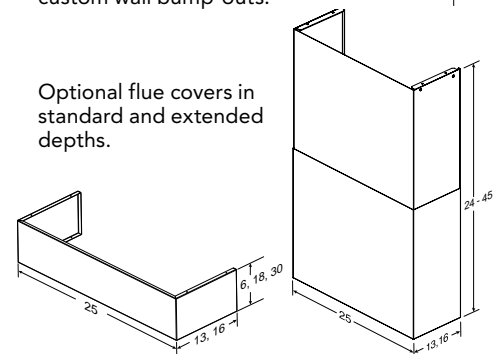

Optional flue covers in standard and extended depths.

Designed of brushed, corrosion-resistant stainless steel to ensure long life in outdoor patios or lanais, this hood will remain a beautiful addition to your outdoor kitchen for many years to come. The extra deep 27" design can be extended to 30" with the optional wall extension, allowing even greater cooktop coverage for better capture of smoke and cooking odors. All of these attributes are what makes the Pro Outdoor EPD61 the BEST-IN-CLASS for capture and performance.

- Professional outdoor design.
- Deep 27" depth to handle heat and size of outdoor grills (optional 3" wall extension).
- Optional flue covers designed for 8' to 11.5' ceilings.
- Brushed corrosion resistant stainless steel.
- Four widths: 36", 42", 48" and 60".
- Powerful 1100 CFM internal blower.
- Bright halogen lighting (bulbs not included); two in 36" and 42", three in 48" and 60".
- Three-speed rotary control designed to resist the effects of heat and moisture.
- Stainless steel baffle filters.
- Heat Sentry™ detects excessive heat and adjusts blower speed automatically.
- HVI certified performance.

RANGE HOOD SPECIFICATIONS

Width	Stainless Steel	Blower	Volts	Amps	Cfm	Sones	Duct
36"	EPD6136SS	Internal	120	9.0 Max	1100	12.0	10" RD
42"	EPD6142SS						
48"	EPD6148SS						
60"	EPD6160SS						

OPTIONS & ACCESSORIES

3" Wall Extension
AWEPD36SS
AWEPD42SS
AWEPD48SS
AWEPD60SS

FLUE COVER SPECIFICATIONS

Heights	Flue Cover 13" (Standard Depth)	Flue Cover 16" (Extended Depth)
6" for 8' ceiling	AEEP6SS	AEEP6SSE
18" for 9' ceiling	AEEP18SS	AEEP18SSE
30" for 10' ceiling	AEEP30SS	AEEP30SSE
Telescopic for 9.5' to 11.5' ceiling	AEEP2445SS	AEEP2445SSE

Broan.com

Broan, 926 W. State Street, Hartford, WI 53027 | 800-558-1711 In Canada call 877-896-1119