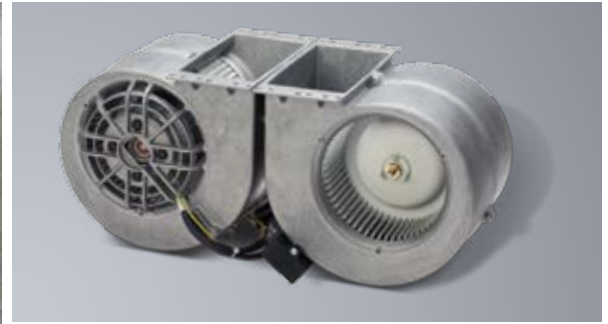

Broan Elite Pro Outdoor EPD61

Shown with optional 16" extended flue cover and 3" wall extension.

1100 CFM Internal Blower tested to assure operation in corrosive environments.

STAINLESS

- 36" EPD6136SS
- 42" EPD6142SS
- 48" EPD6148SS
- 60" EPD6160SS

Optional 3" wall extension eliminates expensive custom wall bump-outs.

Optional flue covers in standard and extended depths.

Designed of brushed, corrosion-resistant stainless steel to ensure long life in outdoor patios or lanais, this hood will remain a beautiful addition to your outdoor kitchen for many years to come. The extra deep 27" design can be extended to 30" with the optional wall extension, allowing even greater cooktop coverage for better capture of smoke and cooking odors. All of these attributes are what makes the Pro Outdoor EPD61 the BEST-IN-CLASS for capture and performance.

- Professional outdoor design.
- Deep 27" depth to handle heat and size of outdoor grills (optional 3" wall extension).
- Optional flue covers designed for 8' to 11.5' ceilings.
- Brushed corrosion resistant stainless steel.
- Four widths: 36", 42", 48" and 60".
- Powerful 1100 CFM internal blower.
- Bright halogen lighting (bulbs not included); two in 36" and 42", three in 48" and 60".
- Three-speed rotary control designed to resist the effects of heat and moisture.
- Stainless steel baffle filters.
- Heat Sentry™ detects excessive heat and adjusts blower speed automatically.
- HVI certified performance.

RANGE HOOD SPECIFICATIONS

Width	Stainless Steel	Blower	Volts	Amps	Cfm	Sones	Duct
36"	EPD6136SS	Internal	120	9.0 Max	1100	12.0	10" RD
42"	EPD6142SS						
48"	EPD6148SS						
60"	EPD6160SS						

OPTIONS & ACCESSORIES